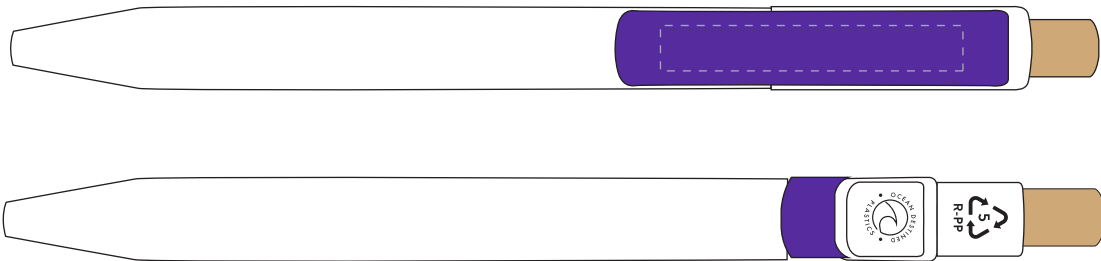

Your Ref:	Quantity:	Product Code: TPC000118
Our Ref:	Version: 1	Product Colour: PURPLE

**PRINTING CONCERNS:****PRODUCT INFO:**

We stock this item in the following colours

**PANTONE REFERENCE(S)**

 Full colour printing

ARTWORK SCALE 100%

ARTWORK SCALE 100%

Digital print area: 40mm x 6mm

Product Image for visualisation  
- colours may vary

**The dashed line is to demonstrate print area and will not appear on your printed item**